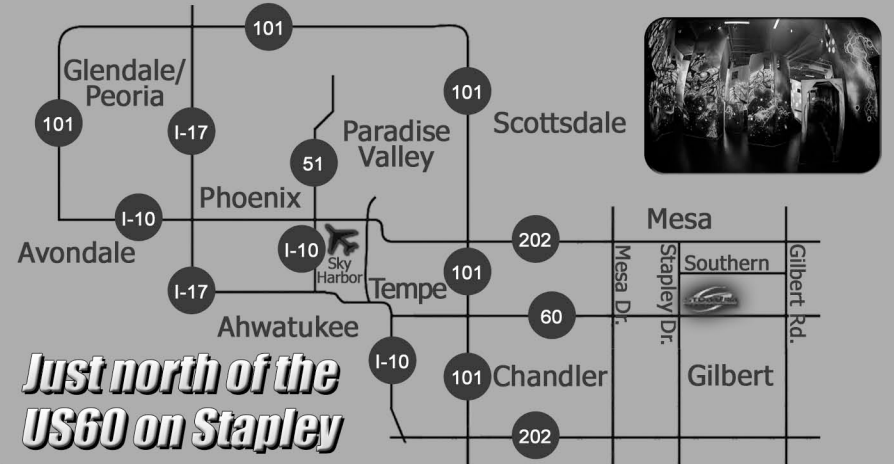

AT THE WORLD'S LARGEST LASER TAG ARENA

YOU ARE INVITED TO THE ULTIMATE BIRTHDAY PARTY

Come experience 90 towers, bridges & ramps with over 15 levels!

...an incredible facility featuring design work from EME

Entertainment, creators of Caesars Palace Forum Shops & the Moving

Statues, the Earthquake Dam Ride at Universal Studios, Universal

Studios in Japan, as well as many other prominent designs

nationally & internationally recognized.

480.545.5500 · www.stratumHQ.com

COME CELEBRATE WITH US!

1455 S. Stapley Dr · Mesa, AZ 85204

YOU ARE INVITED TO:

**LASER TAG BIRTHDAY PARTY!
PIZZA, DRINKS, ARCADE & TONS OF FUN!**

DATE:

TIME:

FIRST LASER TAG MISSION BEGINS AT: