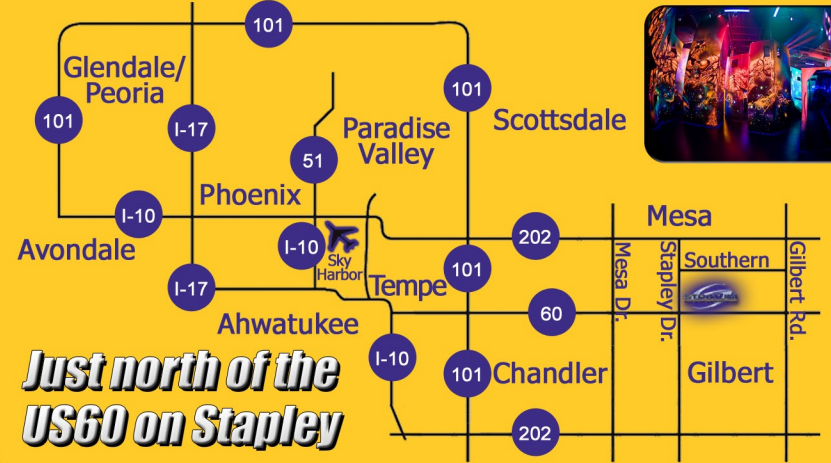

**AT THE WORLD'S LARGEST LASER TAG ARENA**

**YOU ARE INVITED TO THE ULTIMATE BIRTHDAY PARTY**

**COME CELEBRATE WITH US!**

**1455 S. Stapley Dr - Mesa, AZ 85204**

**Just north of the  
US60 on Stapley**

**Come experience 90 towers, bridges & ramps with over 15 levels!**

**...an incredible facility featuring design work from EME**

**Entertainment, creators of Caesars Palace Forum Shops & the Moving**

**Statues, the Earthquake Dam Ride at Universal Studios, Universal**

**Studios in Japan, as well as many other prominent designs**